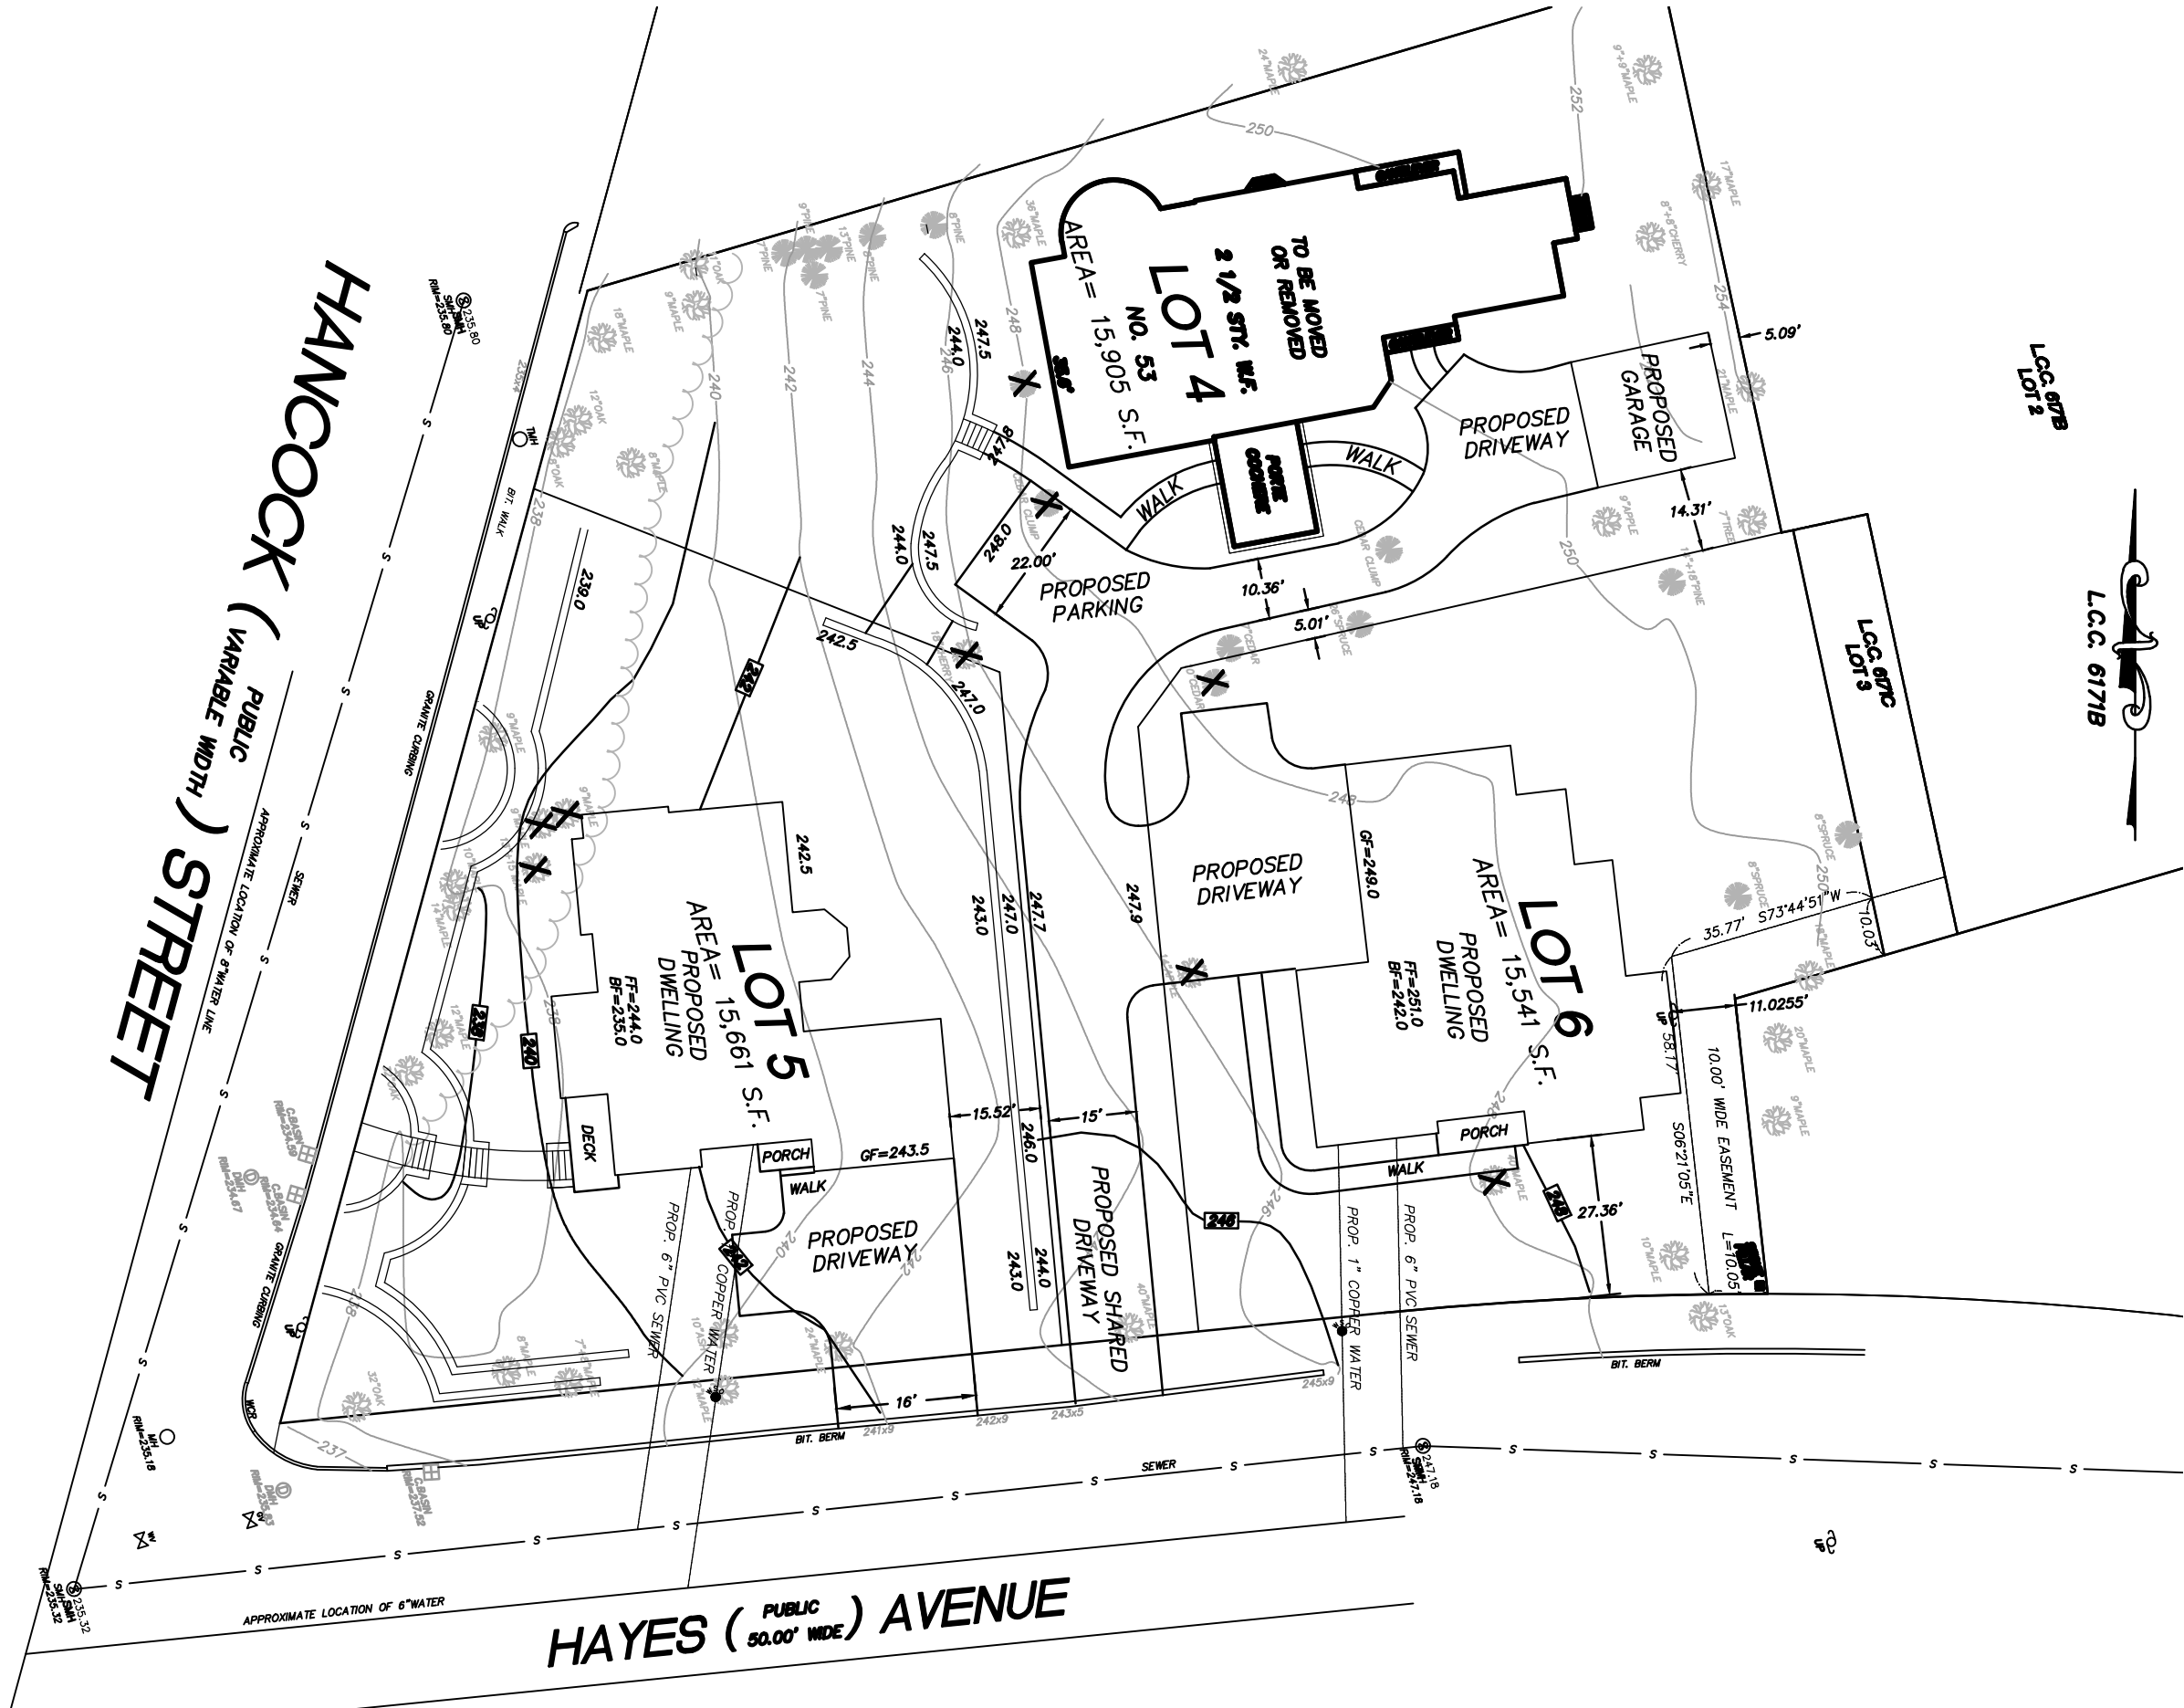

HANCOCK (PUBLIC VARIABLE WIDTH) STREET

HAYES (PUBLIC 50.00' WIDE) AVENUE

L.C.C. 6171B  
LOT 2

L.C.C. 6171C  
LOT 3

L.C.C. 6171B