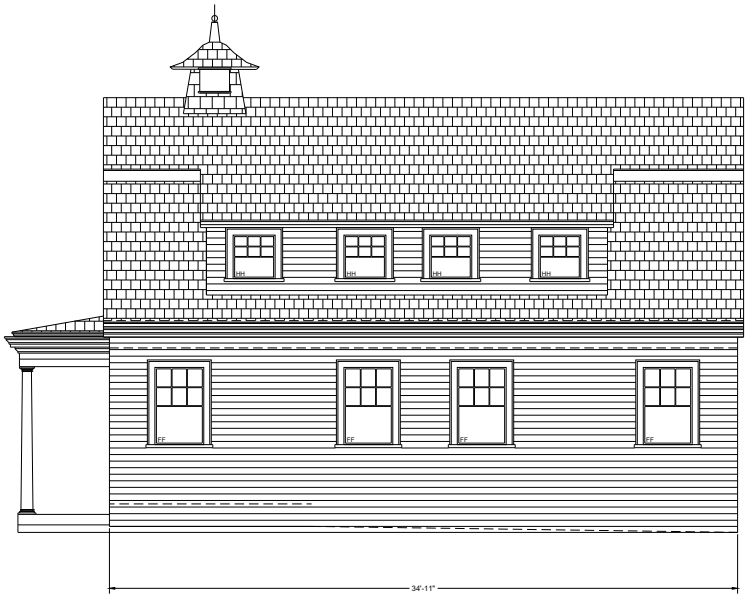

Briggs Hill House 1	
Front Elevation	
Location: 75 Outlook Dr. Lexington, Ma 02421	
Scale: 3/32"=1'	
Rev: 08-06-21	<small>alphaecho.com info@alphaecho.com +1 (781) 254-0566</small>

Briggs Hill House 1	
Left and Right Elevations	
Location: 75 Outlook Dr. Lexington, Ma 02421	
Scale: 3/32"=1'	
Rev: 08-06-21	<small>alphaecho.com info@alphaecho.com +1 (781) 254-0588</small>

Briggs Hill House 1	
Back Elevation	
Location: 75 Outlook Dr. Lexington, Ma 02421	
Scale: 3/32"=1'	
Rev: 08-06-21	<small> alphaecho.ca info@alphaecho.ca +1 (913) 254-0566 </small>

Briggs Hill House 1	
Back Elevation	
Location: 75 Outlook Dr. Lexington, Ma 02421	
Scale: 3/32"=1'	
Rev: 08-06-21	<small>alpha echo inc info@alphaecho.com +1 (781) 254-0588</small>