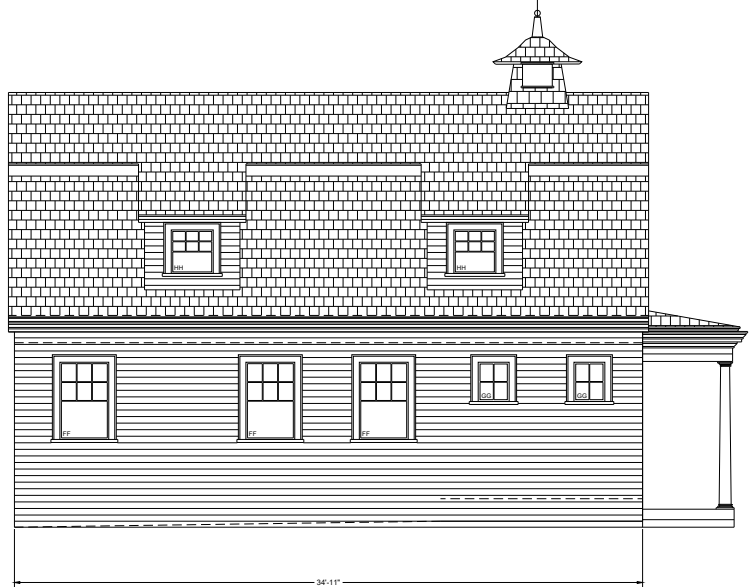

Briggs Hill House 1	
Front Elevation	
Location: 75 Outlook Dr. Lexington, Ma 02421	
Scale: 3/32"=1'	
Rev: 08-06-21	<small>alphaecho.com info@alphaecho.com +1 (781) 254-0566</small>

Briggs Hill House 1	
Left and Right Elevations	
Location: 75 Outlook Dr. Lexington, Ma 02421	
Scale: 3/32"=1'	
Rev: 08-06-21	<small>alphaecho.com info@alphaecho.com +1 (781) 254-0588</small>

Briggs Hill House 1	
Back Elevation	
Location: 75 Outlook Dr. Lexington, Ma 02421	
Scale: 3/32"=1'	
Rev: 08-06-21	<small> alphaecho.ca info@alphaecho.ca +1 (913) 254-0566 </small>

Briggs Hill House 1	
Back Elevation	
Location: 75 Outlook Dr. Lexington, Ma 02421	
Scale: 3/32"=1'	
Rev: 08-06-21	<small>alpha echo inc info@alphaecho.com +1 (781) 254-0588</small>