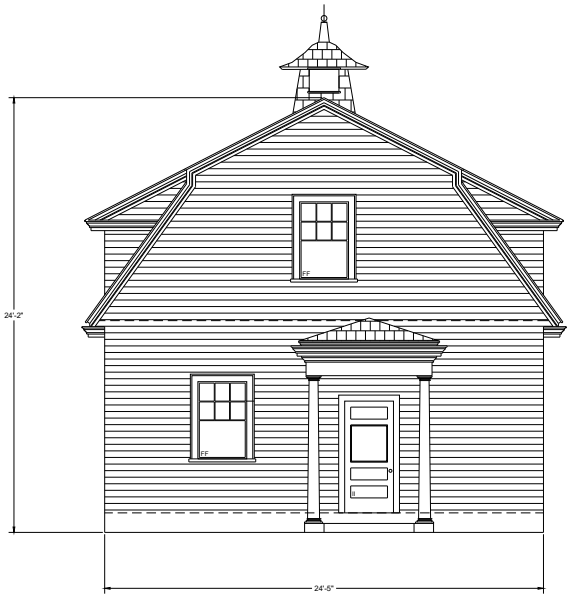

Briggs Hill House 1	
Front Elevation	
Location: 75 Outlook Dr. Lexington, Ma 02421	
Scale: 3/32"=1'	
Rev: 08-06-21	<small>alphaecho.com info@alphaecho.com +1 (781) 254-0566</small>

Briggs Hill House 1	
Left and Right Elevations	
Location: 75 Outlook Dr. Lexington, Ma 02421	
Scale: 3/32"=1'	
Rev: 08-06-21	<small>alphaecho.com info@alphaecho.com +1 (781) 254-0588</small>

Briggs Hill House 1	
Back Elevation	
Location: 75 Outlook Dr. Lexington, Ma 02421	
Scale: 3/32"=1'	
Rev: 08-06-21	<small> alphaecho.ca info@alphaecho.ca +1 (913) 254-0566 </small>

Briggs Hill House 1	
Back Elevation	
Location: 75 Outlook Dr. Lexington, Ma 02421	
Scale: 3/32"=1'	
Rev: 08-06-21	<small>alpha echo inc info@alphaecho.com +1 (781) 254-0588</small>