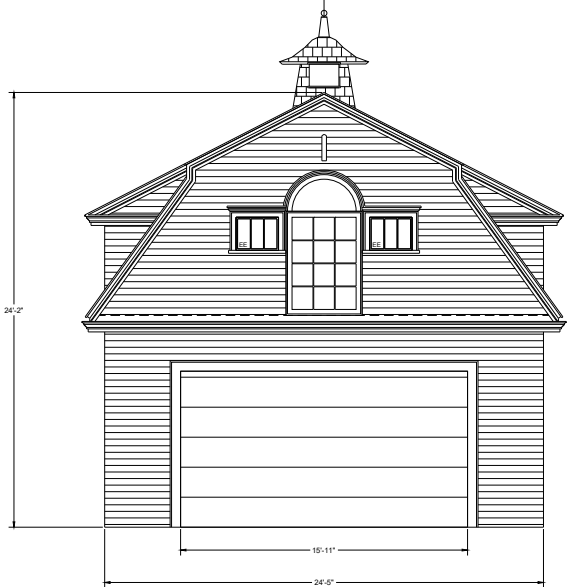

Briggs Hill House 1	
Front Elevation	
Location: 75 Outlook Dr. Lexington, Ma 02421	
Scale: 3/32"=1'	
Rev: 08-06-21	<small>alphaecho.com info@alphaecho.com +1 (781) 254-0566</small>

Briggs Hill House 1	
Left and Right Elevations	
Location: 75 Outlook Dr. Lexington, Ma 02421	
Scale: 3/32"=1'	
Rev: 08-06-21	<small>alphaecho.com info@alphaecho.com +1 (781) 254-0588</small>

Briggs Hill House 1	
Back Elevation	
Location: 75 Outlook Dr. Lexington, Ma 02421	
Scale: 3/32"=1'	
Rev: 08-06-21	<small> alphaecho.ca info@alphaecho.ca +1 (913) 254-0566 </small>

Briggs Hill House 1	
Back Elevation	
Location: 75 Outlook Dr. Lexington, Ma 02421	
Scale: 3/32"=1'	
Rev: 08-06-21	<small>alpha echo inc info@alphaecho.com +1 (781) 254-0588</small>